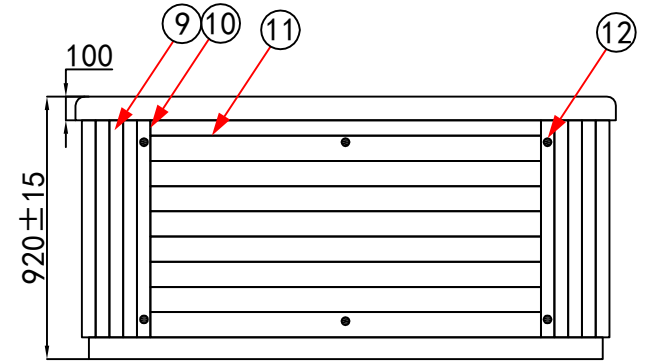

Jet pump 2

Jet pump 1

12	●	Screw cap		24	pc
11	▭	long side panel (1580mm)	plastic skirt	24	pc
10	▭	Beauty slat	plastic skirt	8	pc
9	▭	Cabinet corner	plastic skirt	40	pc
8	▭	400W Air Blower		1	pc
7	▭	Ozone Generator		1	pc
6	▭	Control Box		1	pc
5	▭	0.35HP Criculation Pump		1	pc
4	▭	External Drainage		1	pc
3	▭	3HP pump	WP300-11	1	pc
2	▭	3HP pump	LP300	1	pc
1	▭	Control Panel		1	pc
No.	Icon	Description	Part#	Qty	Un

18		2" Suction	L-3802SB	5	pc	9		2.5" LED light glass holder		1	pc
17		1.5" Luxury elegant aromatherpy	L-2065C	1	pc	8		Laminar jet	L-2317S	3	pc
16		Spa drain with ss	L-1111S	14	pc	7		5" Flying series SS twin rotary jet	L-4783S	1	pc
15		Ozone jet	L-2603	3	pc	6		3.5" Flying series SS directional jet	L-4481W	12	pc
14		Spa drain with ss	L-3809S	1	pc	5		2.5" Flying series SS directional jet	L-4281W	12	pc
13		1" Luxury elegant water diverter	L-2025C	1	pc	4		2" Flying series SS twin rotary jet	L-4183S	13	pc
12		1" Luxury elegant air control	L-2035C	3	pc	3		2" Flying series SS directional jet	L-4181W	8	pc
11		5" Underwtaer light with stainless steel (with light)	L-2301S	1	pc	2		Headrest	RD631-4800-7	3	pc
10		2" Luxury elegant water diverter	L-2030C	1	pc	1		skim filter	RD800-1100-002	1	pc
No.	Icon	Description	Part#	Qty	Unit	No.	Icon	Description	Part#	Qty	Uni