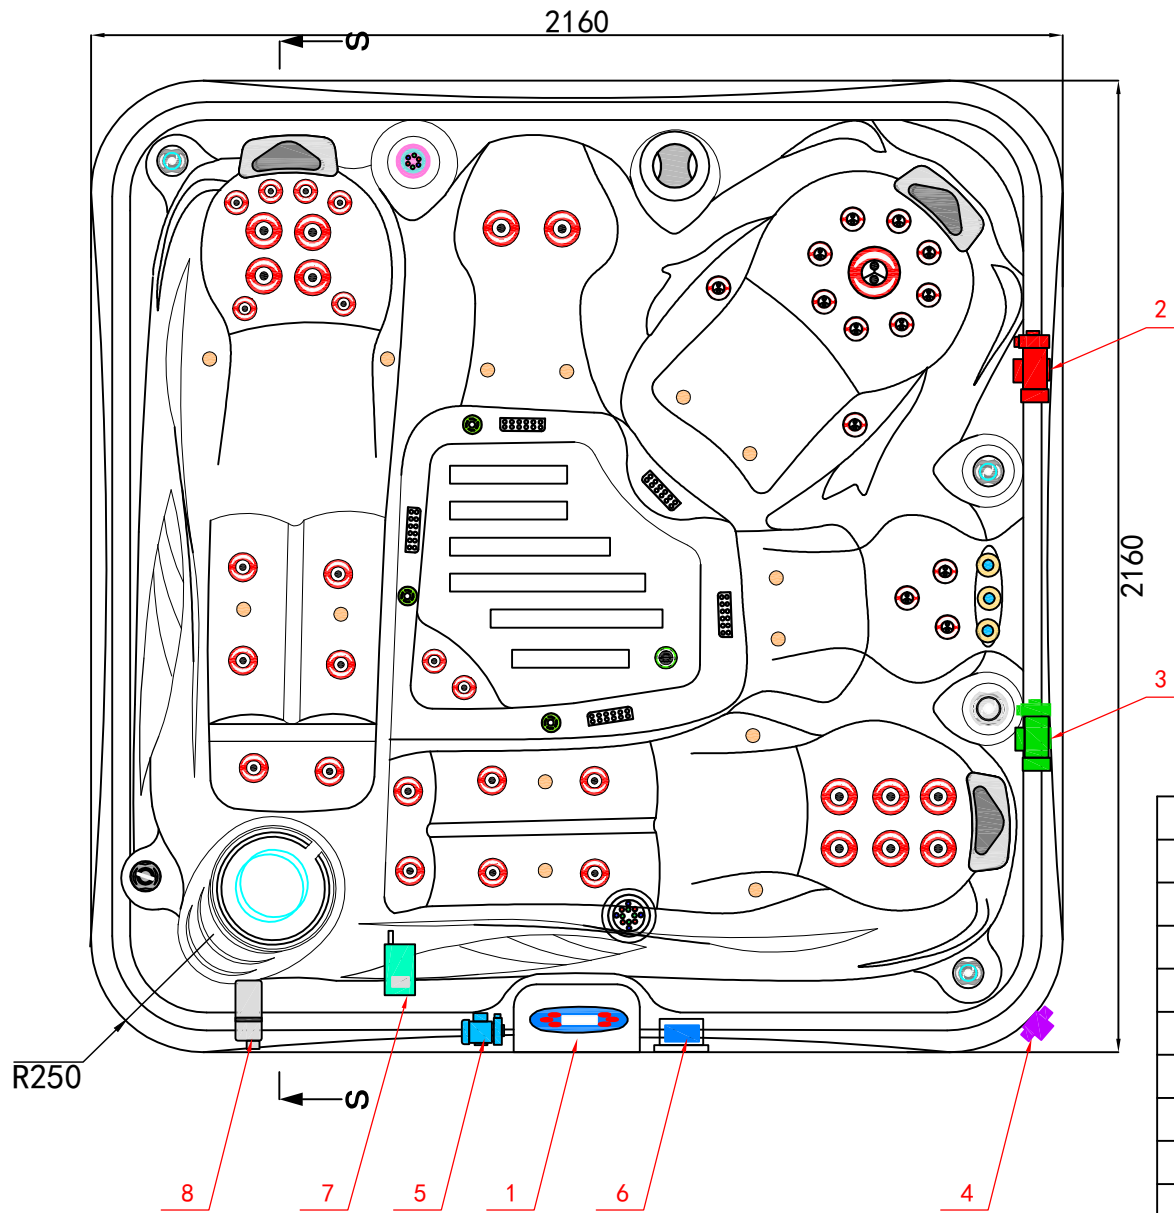

Jet pump 2

Jet pump 1

12	●	Screw cap		24	pc
11	▭	long side panel (1580mm)	plastic skirt	24	pc
10	▭	Beauty slat	plastic skirt	8	pc
9	▭	Cabinet corner	plastic skirt	40	pc
8	▭	400W Air Blower		1	pc
7	▭	Ozone Generator		1	pc
6	▭	Control Box		1	pc
5	▭	0.35HP Criculation Pump		1	pc
4	▭	External Drainage		1	pc
3	▭	3HP pump	WP300-11	1	pc
2	▭	3HP pump	LP300	1	pc
1	▭	Control Panel		1	pc
No.	Icon	Description	Part#	Qty	Un

18		2" Suction	L-3802SB	5	pc	9		2.5" LED light glass holder		1	pc
17		1.5" Luxury elegant aromatherpy	L-2065C	1	pc	8		Laminar jet	L-2317S	3	pc
16		Spa drain with ss	L-1111S	14	pc	7		5" Flying series SS twin rotary jet	L-4783S	1	pc
15		Ozone jet	L-2603	3	pc	6		3.5" Flying series SS directional jet	L-4481W	12	pc
14		Spa drain with ss	L-3809S	1	pc	5		2.5" Flying series SS directional jet	L-4281W	12	pc
13		1" Luxury elegant water diverter	L-2025C	1	pc	4		2" Flying series SS twin rotary jet	L-4183S	13	pc
12		1" Luxury elegant air control	L-2035C	3	pc	3		2" Flying series SS directional jet	L-4181W	8	pc
11		5" Underwtaer light with stainless steel (with light)	L-2301S	1	pc	2		Headrest	RD631-4800-7	3	pc
10		2" Luxury elegant water diverter	L-2030C	1	pc	1		skim filter	RD800-1100-002	1	pc
No.	Icon	Description	Part#	Qty	Unit	No.	Icon	Description	Part#	Qty	Uni