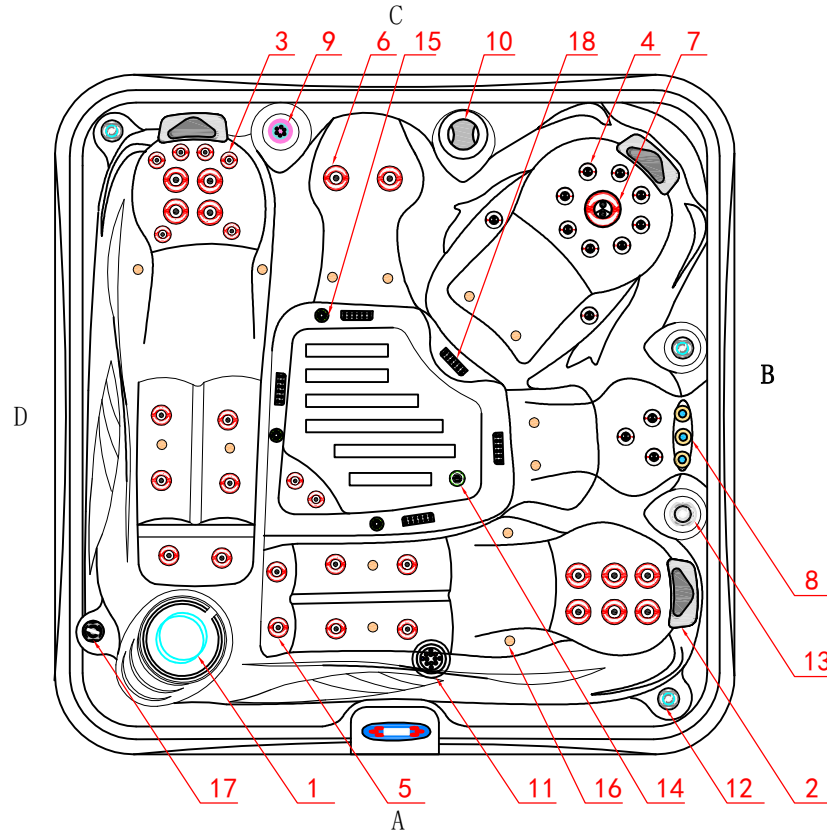

Jet pump 2

Jet pump 1

12	●	Screw cap		24	pc
11	▭	long side panel (1580mm)	plastic skirt	24	pc
10	▭	Beauty slat	plastic skirt	8	pc
9	▭	Cabinet corner	plastic skirt	40	pc
8	▭	400W Air Blower		1	pc
7	▭	Ozone Generator		1	pc
6	▭	Control Box		1	pc
5	▭	0.35HP Criculation Pump		1	pc
4	▭	External Drainage		1	pc
3	▭	3HP pump	WP300-11	1	pc
2	▭	3HP pump	LP300	1	pc
1	▭	Control Panel		1	pc
No.	Icon	Description	Part#	Qty	Un

18		2" Suction	L-3802SB	5	pc	9		2.5" LED light glass holder		1	pc
17		1.5" Luxury elegant aromatherpy	L-2065C	1	pc	8		Laminar jet	L-2317S	3	pc
16		Spa drain with ss	L-1111S	14	pc	7		5" Flying series SS twin rotary jet	L-4783S	1	pc
15		Ozone jet	L-2603	3	pc	6		3.5" Flying series SS directional jet	L-4481W	12	pc
14		Spa drain with ss	L-3809S	1	pc	5		2.5" Flying series SS directional jet	L-4281W	12	pc
13		1" Luxury elegant water diverter	L-2025C	1	pc	4		2" Flying series SS twin rotary jet	L-4183S	13	pc
12		1" Luxury elegant air control	L-2035C	3	pc	3		2" Flying series SS directional jet	L-4181W	8	pc
11		5" Underwtaer light with stainless steel (with light)	L-2301S	1	pc	2		Headrest	RD631-4800-7	3	pc
10		2" Luxury elegant water diverter	L-2030C	1	pc	1		skim filter	RD800-1100-002	1	pc
No.	Icon	Description	Part#	Qty	Unit	No.	Icon	Description	Part#	Qty	Uni