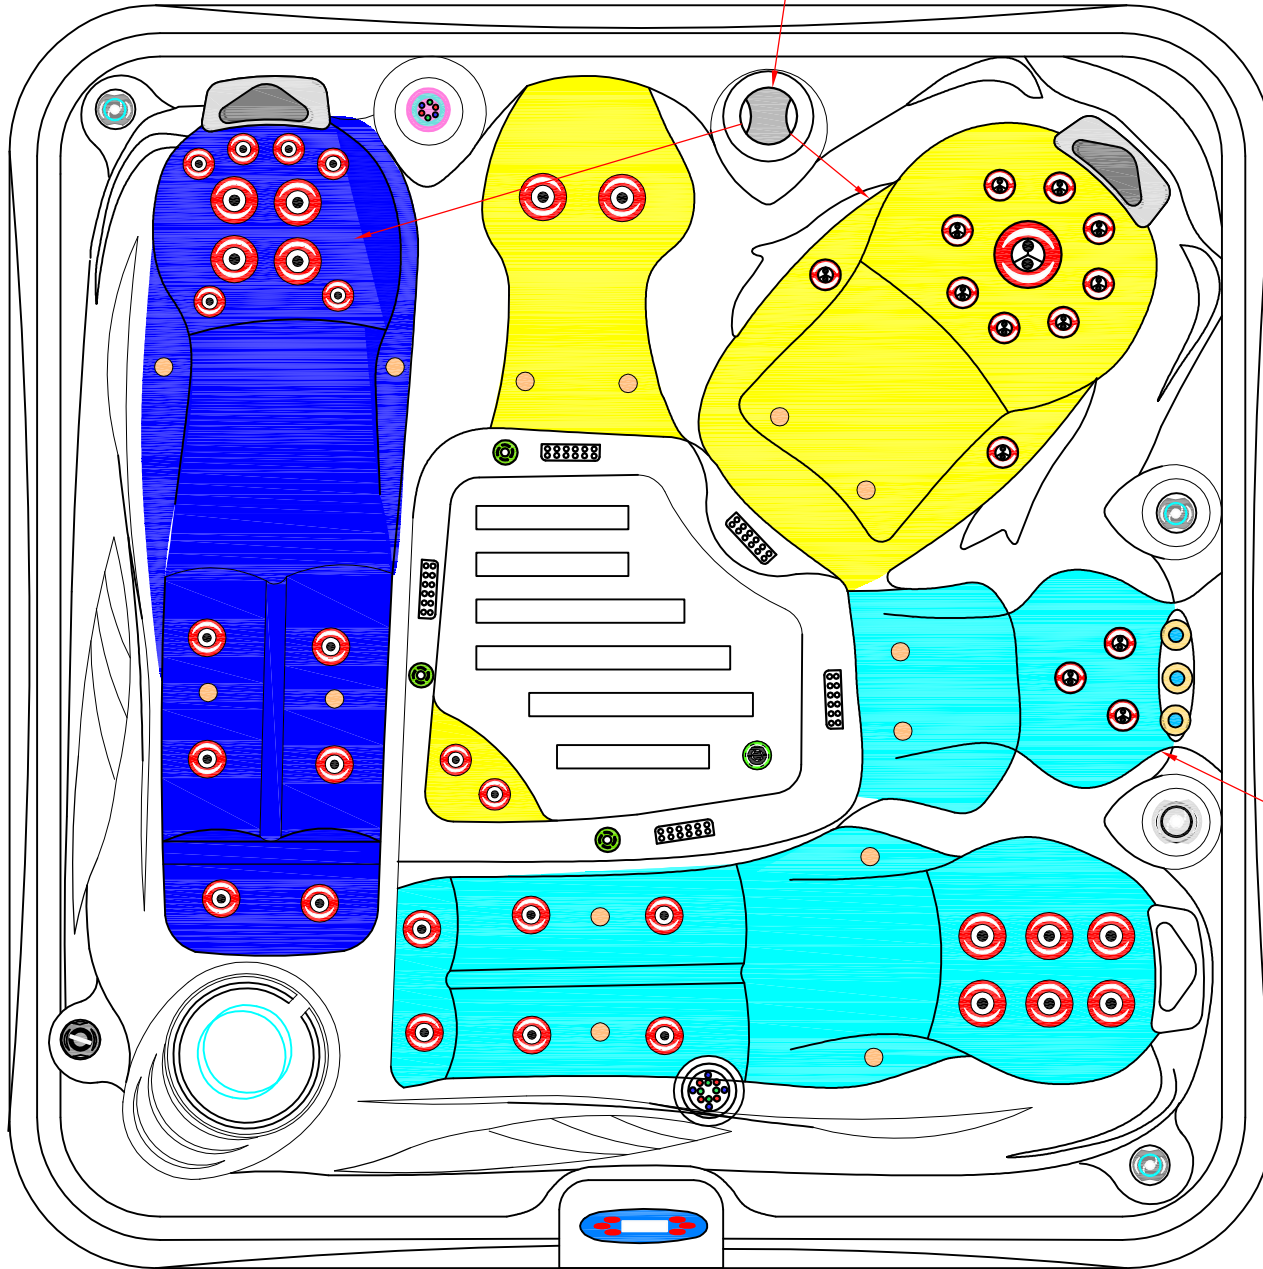

Jet pump 2

Jet pump 1

12	●	Screw cap		24	pc
11	▭	long side panel (1580mm)	plastic skirt	24	pc
10	▭	Beauty slat	plastic skirt	8	pc
9	▭	Cabinet corner	plastic skirt	40	pc
8	▭	400W Air Blower		1	pc
7	▭	Ozone Generator		1	pc
6	▭	Control Box		1	pc
5	▭	0.35HP Criculation Pump		1	pc
4	▭	External Drainage		1	pc
3	▭	3HP pump	WP300-11	1	pc
2	▭	3HP pump	LP300	1	pc
1	▭	Control Panel		1	pc
No.	Icon	Description	Part#	Qty	Un

18		2" Suction	L-3802SB	5	pc	9		2.5" LED light glass holder		1	pc
17		1.5" Luxury elegant aromatherpy	L-2065C	1	pc	8		Laminar jet	L-2317S	3	pc
16		Spa drain with ss	L-1111S	14	pc	7		5" Flying series SS twin rotary jet	L-4783S	1	pc
15		Ozone jet	L-2603	3	pc	6		3.5" Flying series SS directional jet	L-4481W	12	pc
14		Spa drain with ss	L-3809S	1	pc	5		2.5" Flying series SS directional jet	L-4281W	12	pc
13		1" Luxury elegant water diverter	L-2025C	1	pc	4		2" Flying series SS twin rotary jet	L-4183S	13	pc
12		1" Luxury elegant air control	L-2035C	3	pc	3		2" Flying series SS directional jet	L-4181W	8	pc
11		5" Underwtaer light with stainless steel (with light)	L-2301S	1	pc	2		Headrest	RD631-4800-7	3	pc
10		2" Luxury elegant water diverter	L-2030C	1	pc	1		skim filter	RD800-1100-002	1	pc
No.	Icon	Description	Part#	Qty	Unit	No.	Icon	Description	Part#	Qty	Uni